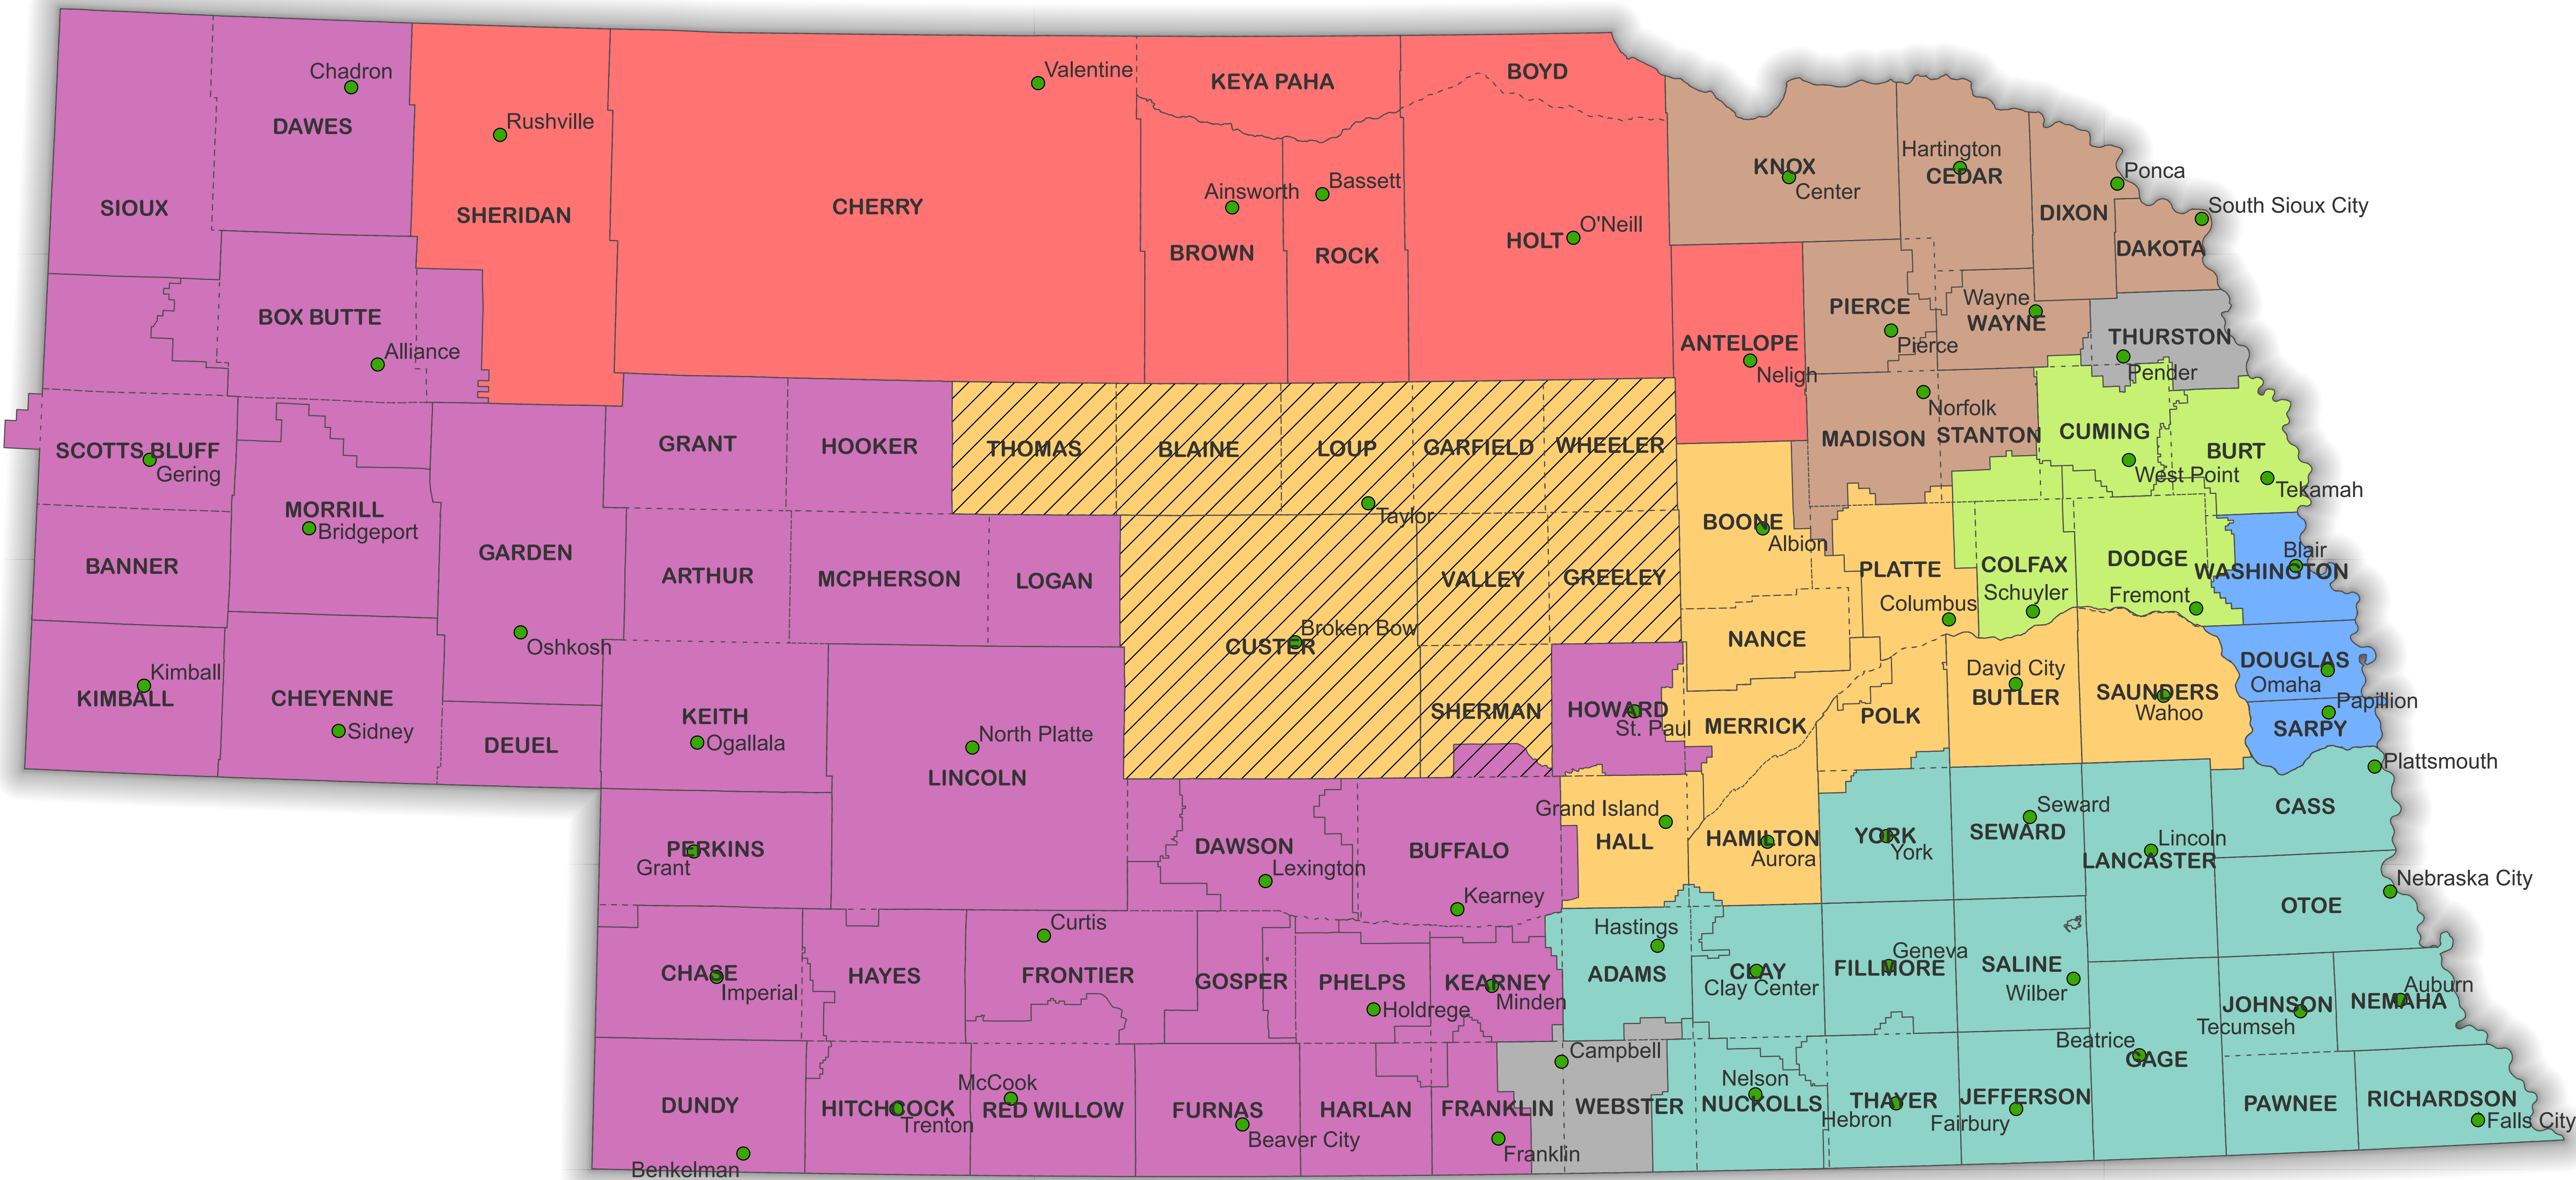

# Nebraska PSAP Regionalization

**Legend**

- East Central 911
- Metro
- MidEast Regional 911
- North Central
- Northeast Nebraska 911
- South Central/Panhandle
- Southeast 911
- Non-Regionalized
- Order Issued, Implementation Pending
- PSAP Locations

Prepared by: NPSC  
 PSAP Regionalization  
 08/09/2023